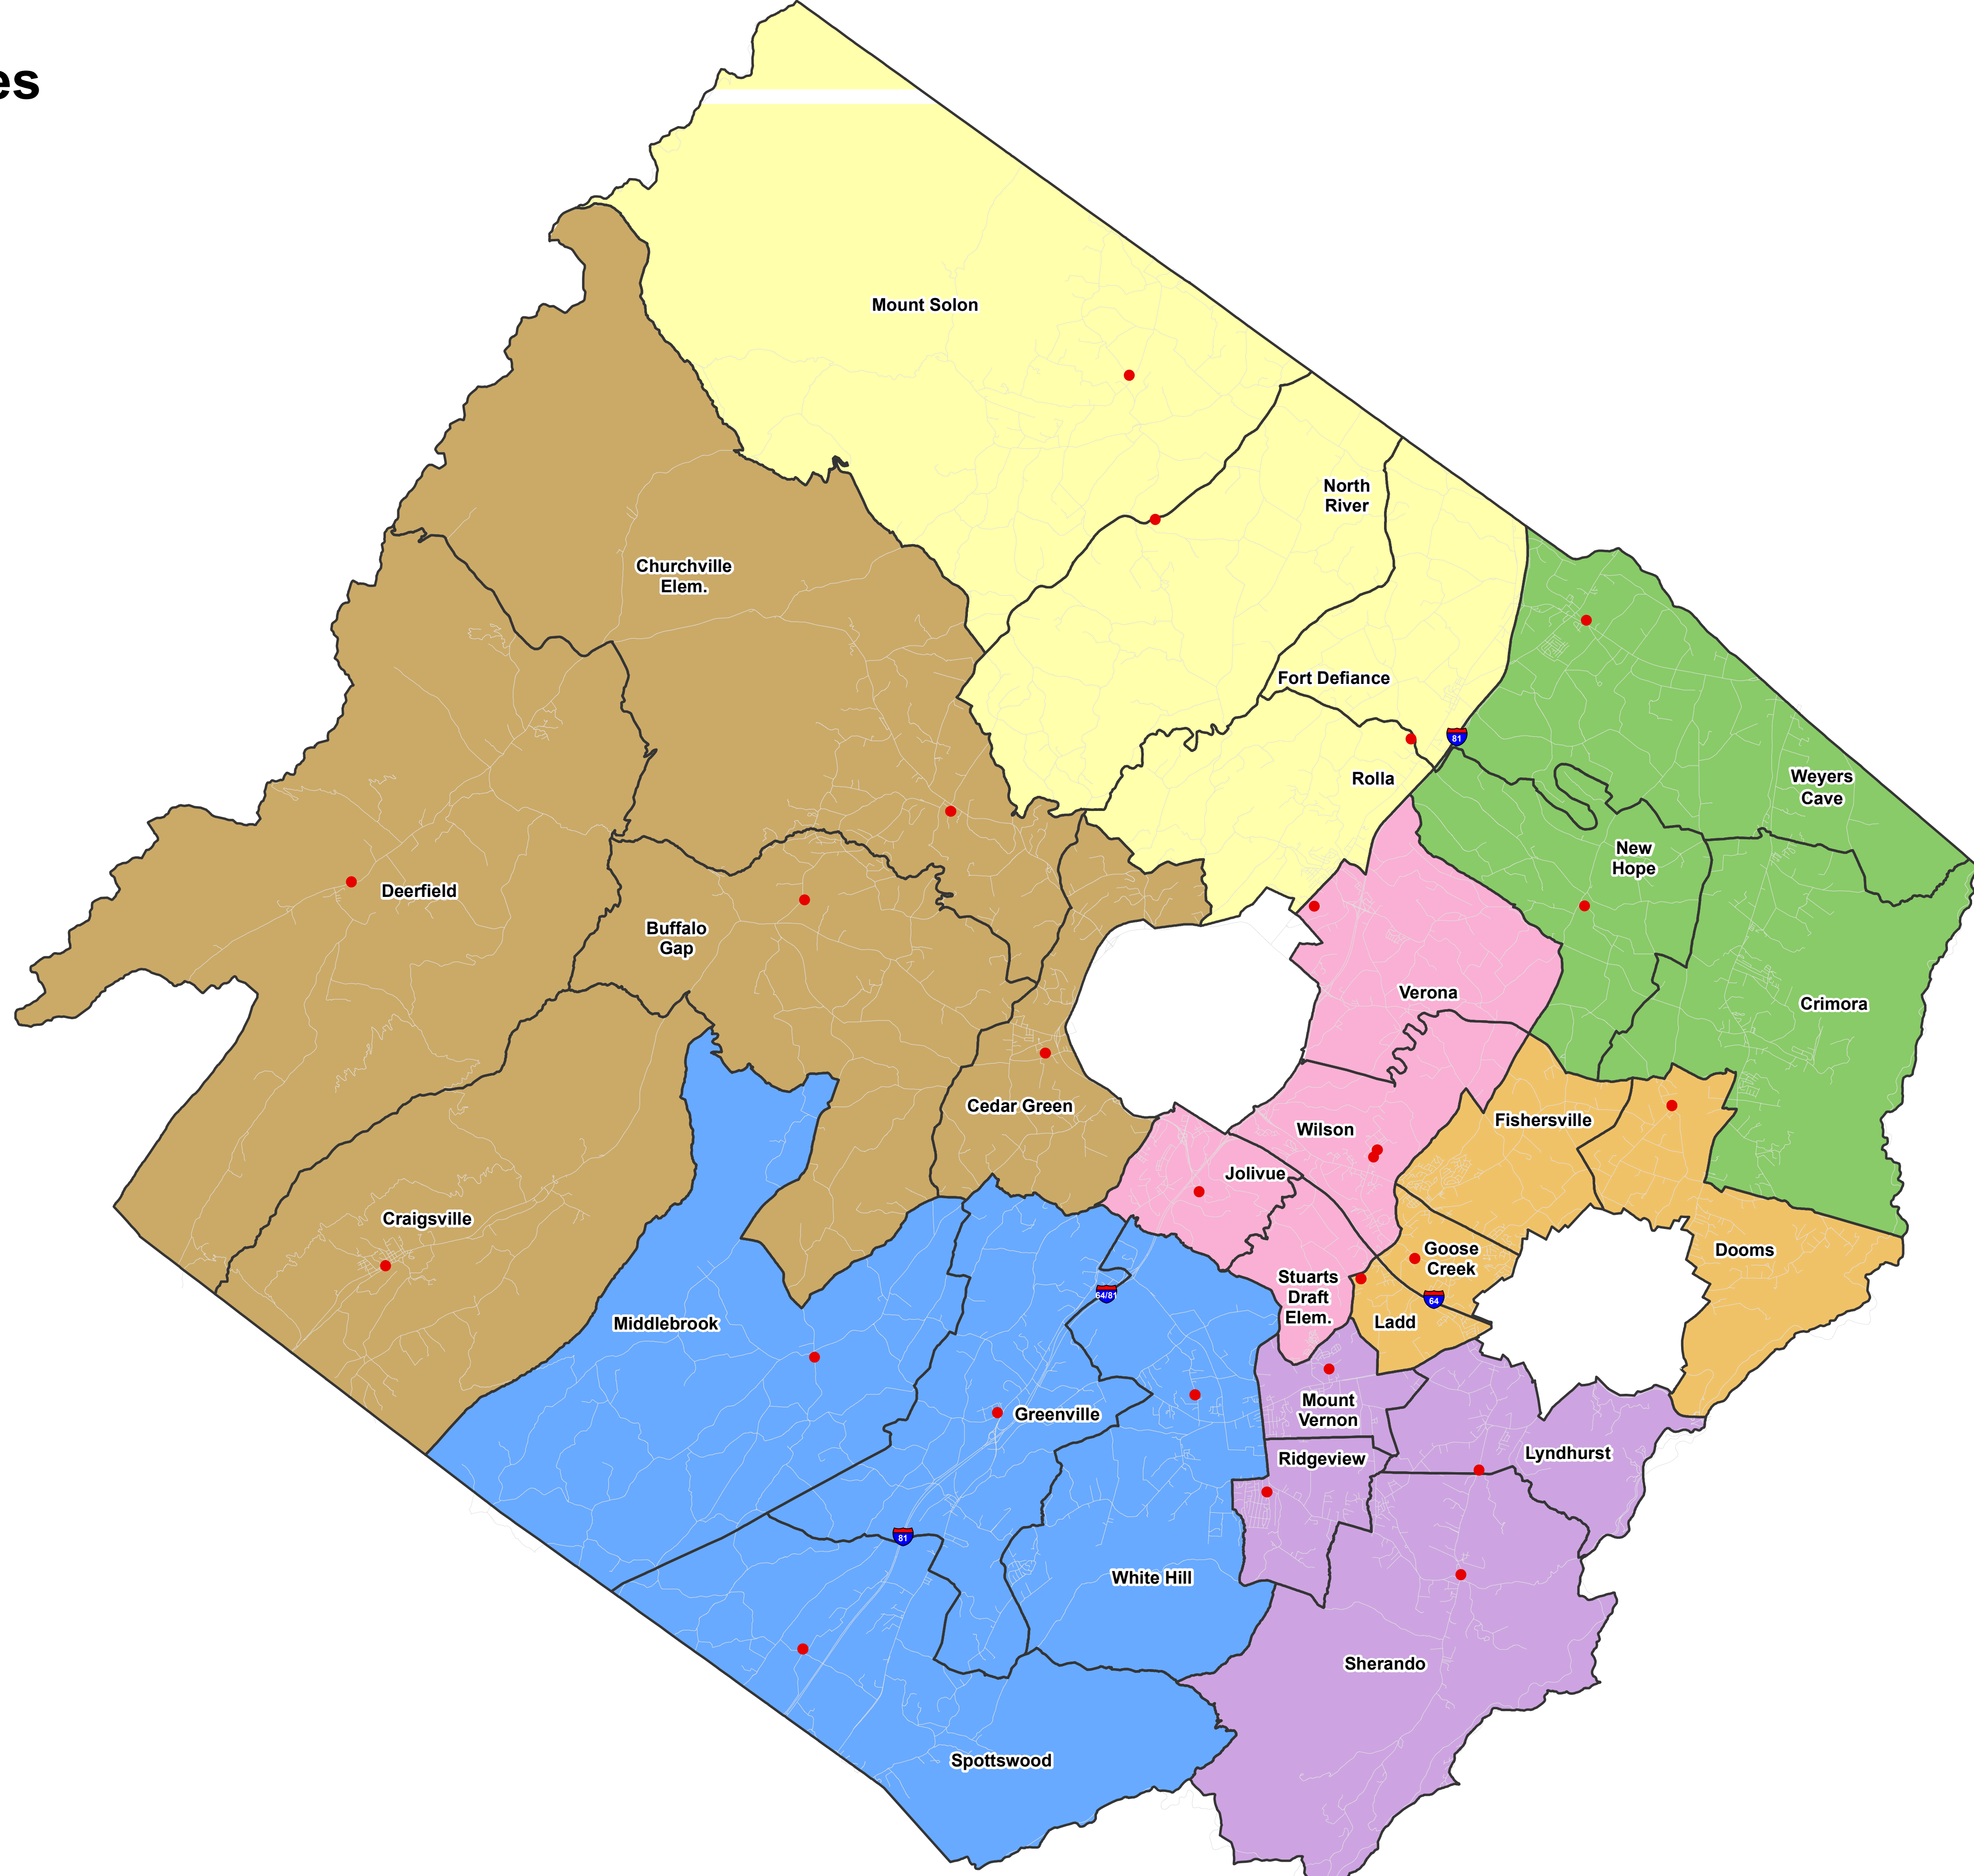

Augusta County Election Boundaries 2022

Legend

- Proposed Polling Places
- Proposed Voting Precincts

Magisterial Districts

DIST_NAME

- Beverley Manor
- Middle River
- North River
- Pastures
- Riverheads
- South River
- Wayne